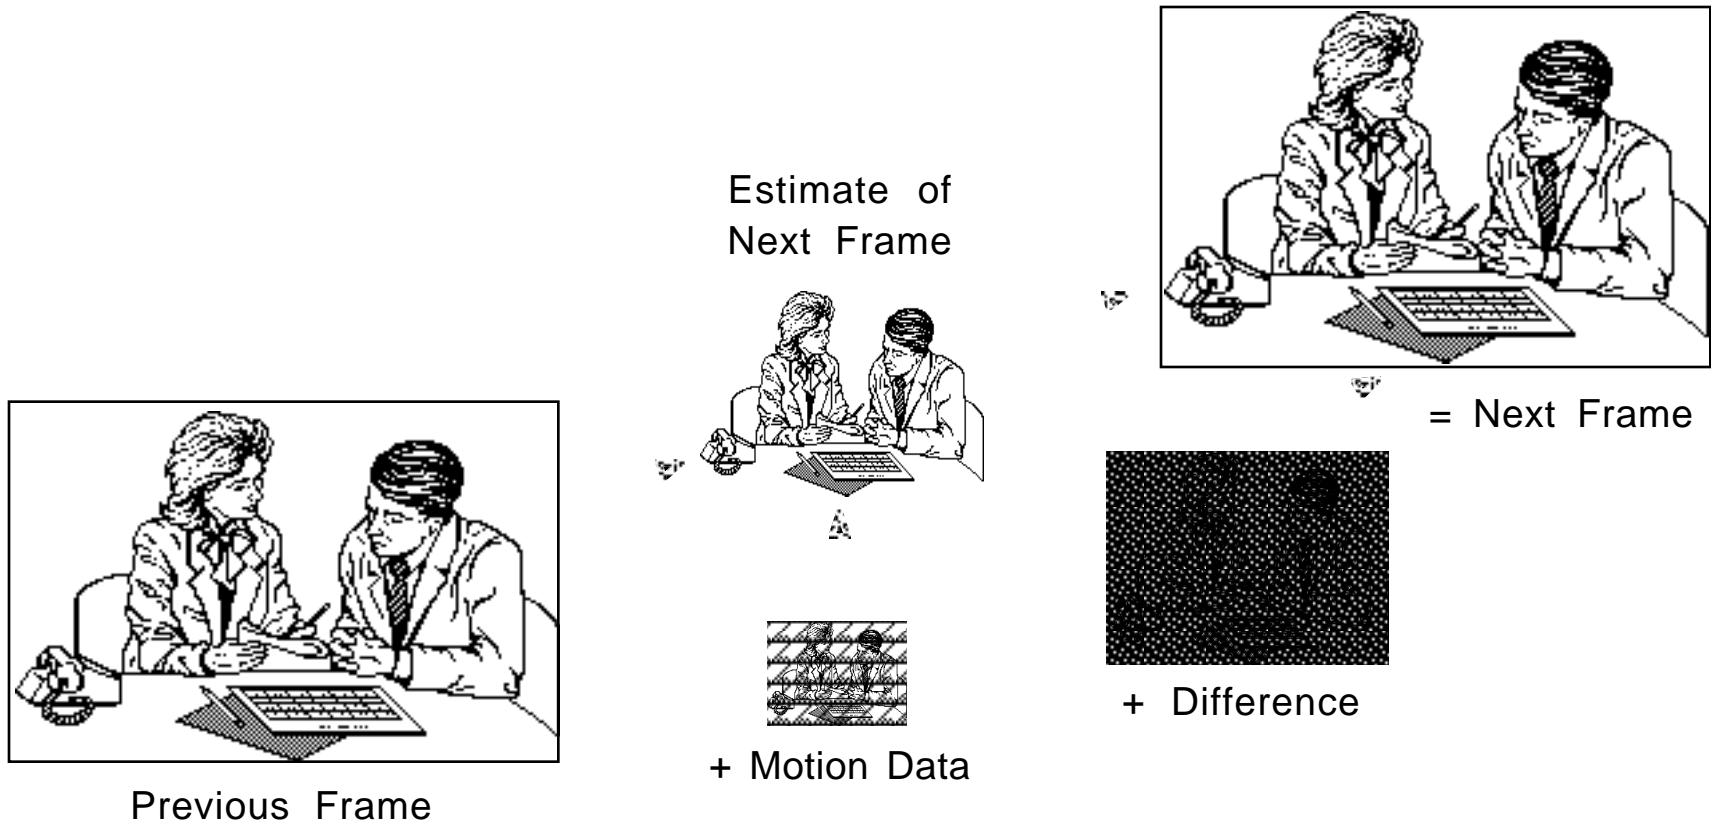

# Digital Hierarchy Data Compression Concept

*...motion-compensated encoding is the key to high performance...*

- Terrestrial Broadcast and VCR recording require 20-30 Mbps data rate - about 0.25 bits/pixel
- Higher Levels of the Digital Hierarchy allow finer quantization of the differences